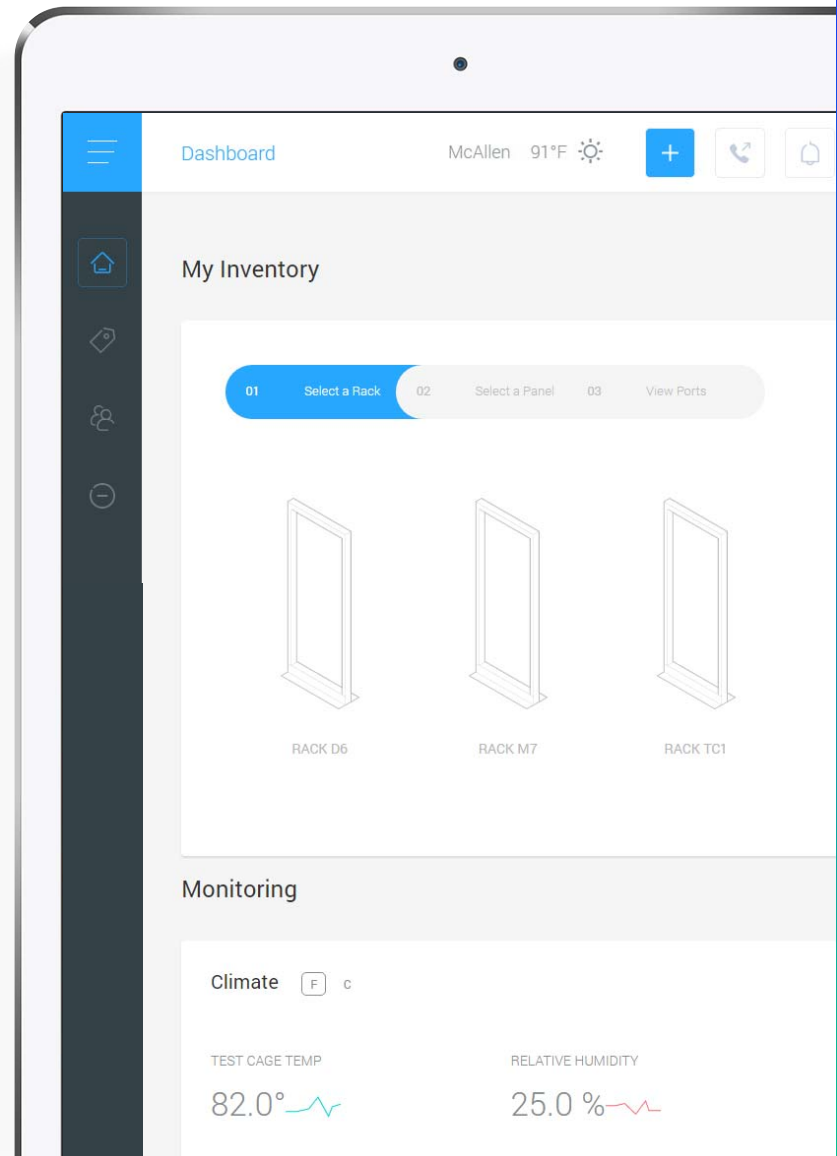

## You have control over your job requests

Explore the benefits of the MDC Portal and gain control over your colocation services. Open new tickets, check your Cross Connection inventory, manage your security access and check your live feed camera.