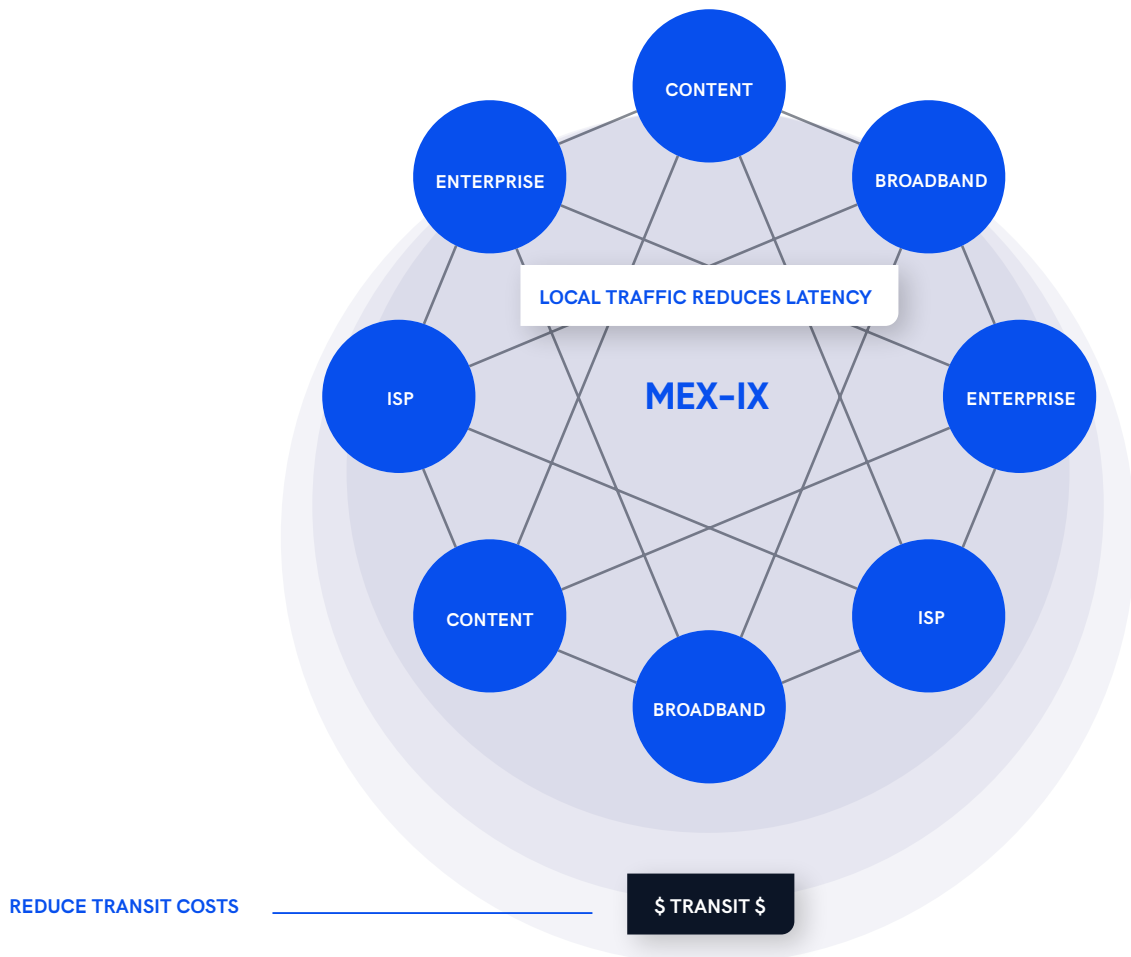

**mdc**

Where networks  
connect on the border

# MEX-IX Peering Platform

Exchange traffic with all Mexico networks  
and Content Providers on the border.

# MEX-IX Peering Platform

The MEX-IX is the first traffic exchange point connecting global network providers and the major Mexican carriers on the US-Mexico border.

**MEX-IX provides a neutral ecosystem for peering networks to improve performance and save on transit cost.**

As the leading colocation provider on the border, MDC brings together dozens of networks in carrier-neutral facilities with top-notch reliability and interconnectivity to the Mexico market.

The MEX-IX provides an efficient switching platform for IP Network interconnection and is designed to improve network performance and reduce operating costs by localizing traffic and aggregating multiple peering sessions into a hardware platform in MDC.